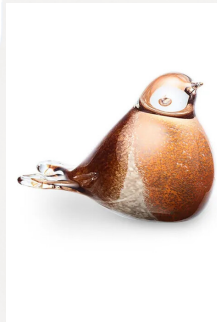

Cube, rectangele, round & triangle

Dimensions (h x w x d in cm)

Ø 8 cm

Volume in litre

0.1

Suitable for
Indoor

217.00

102680