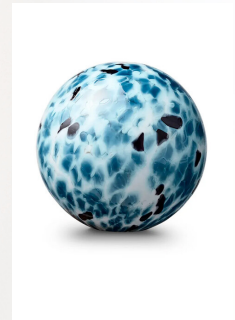

300198

Crystal glass keepsake urn 'Memory' turquoise white

Article number
300198
Shape / Symbol / Theme
Cube, rectangle, round & triangle
Dimensions (h x w x d in cm)
Ø 12 cm
Volume in litre
0.5
Suitable for
Indoor

205.00