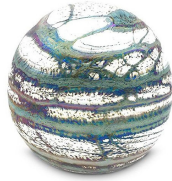

102663

Crystal glass cremation ashes mini urn 'Nova'

Article number
102663
Shape / Symbol / Theme
Cube, rectangele, round & triangle
Dimensions (h x w x d in cm)
Ø 14 cm
Volume in litre
0.5
Suitable for
Indoor

268.00