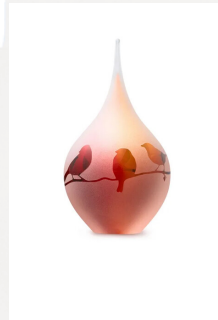

103508

Frosted teardrop shaped glass mini urn 'Birds' in several colours

Article number
103508
Shape / Symbol / Theme
Drop, Bird(s)
Dimensions (h x w x d in cm)
H 19
Volume in litre
0.26
Suitable for
Indoor

230.00