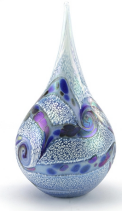

300462

Teardrop crystal glass keepsake ashes urn 'Elan' sea blue

Article number

300462

Shape / Symbol / Theme

Drop

Dimensions (h x w x d in cm)

H 27

Volume in litre

1.6

Suitable for

Indoor

450.00