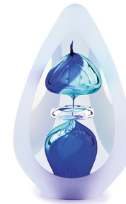

455.00

201102

Crystal glass keepsake ashes urn 'Orion'

Article number
201102
Shape / Symbol / Theme
Drop
Dimensions (h x w x d in cm)
H 15
Volume in litre
0.07
Suitable for
Indoor

438.00

201104

Crystal glass keepsake ashes urn 'Orion'