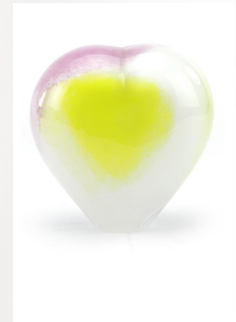

300468

Heart shaped glass keepsake urn pastel

Article number

300468

Shape / Symbol / Theme

Heart(s)

Dimensions (h x w x d in cm)

H 14

Volume in litre

0.65

Suitable for

Indoor

198.00