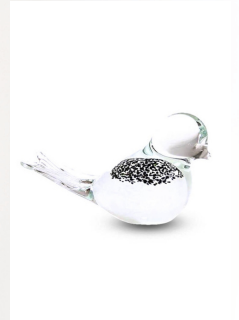

102682

Frosted teardrop shaped glass mini urn 'butterfly' in several colours

Article number

102682

Shape / Symbol / Theme

Drop, Butterflies

Dimensions (h x w x d in cm)

H 19

Volume in litre

0.18

Suitable for

Indoor

210.00

102683

Frosted teardrop shaped glass dog urn in several colours

Article number

102683

Shape / Symbol / Theme

Drop, Dog

Dimensions (h x w x d in cm)

H 19

Volume in litre

0.18

Suitable for

Indoor

210.00

102684

Frosted teardrop shaped glass cat urn in several colours

Article number

102684

Shape / Symbol / Theme

Drop, Cat

Dimensions (h x w x d in cm)

H 19

Volume in litre

0.18

Suitable for

Indoor

210.00

102685

Frosted teardrop shaped glass cat urn in several colours

Article number

102685

Shape / Symbol / Theme

Drop, Cat

Dimensions (h x w x d in cm)

H 19

Volume in litre

0.18

Suitable for

Indoor

210.00

102686

Frosted teardrop shaped glass pet urn with pawprints in several colours

Article number

102686

Shape / Symbol / Theme

Drop, Pawprints

Dimensions (h x w x d in cm)

H 19

Volume in litre

0.18

Suitable for

Indoor

210.00

102687

Frosted teardrop shaped glass rabbit urn

Article number

102687

Shape / Symbol / Theme

Other animals, Drop

Dimensions (h x w x d in cm)

H 14

Volume in litre

0.05

Suitable for

Indoor

158.00

102688

Frosted teardrop shaped glass mini urn with hearts

Article number

102688

Shape / Symbol / Theme

Drop, Heart(s)

Dimensions (h x w x d in cm)

H 14

Volume in litre

0.05

Suitable for

Indoor

158.00

102761

Crystal glass mini urn 'Bird' white

Article number

102761

Shape / Symbol / Theme

Bird(s)

Dimensions (h x w x d in cm)

H 8

Volume in litre

0.01

Suitable for

Indoor

107.00