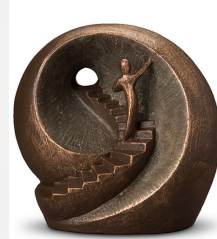

Religion, spirituality & symbolism

Dimensions (h x w x d in cm)

26 x 26 x 17

Volume in litre

3.0

Suitable for

Indoor and outdoor

642.00