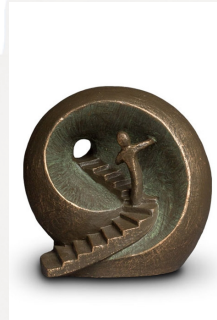

200035

Ceramic keepsake 'To the light'

Article number

200035

Shape / Symbol / Theme

Religion, spirituality & symbolism

Dimensions (h x w x d in cm)

18 x 18 x 15

Volume in litre

1.0

Suitable for

Indoor and outdoor

403.00

200036

Hand-shaped keepsake 'Candle holder'

Article number

200036

Shape / Symbol / Theme

Religion, spirituality & symbolism

Dimensions (h x w x d in cm)

H 13 cm

Volume in litre

0.1

Suitable for

Indoor

153.00