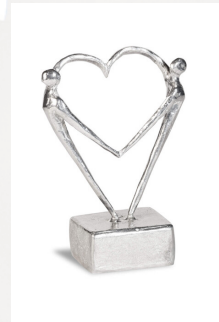

300153

**Sculpture Funeral Urn
'Connected through the
heart'**

Article number
300153
Shape / Symbol / Theme
Heart(s), Religion, spirituality & symbolism
Dimensions (h x w x d in cm)
13
Volume in litre
0.04
Suitable for
Indoor

196.00