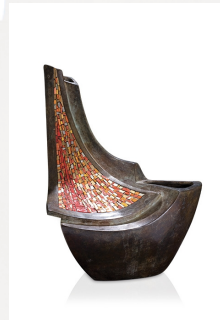

Dimensions (h x w x d in cm)

36 x 38

Volume in litre

6

Suitable for

Indoor

6,488.00

102387