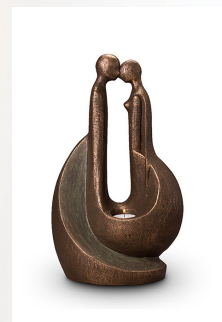

301293

Ceramic funeral urn 'Connected' with candle holder | bronze & silver grey

Article number

301293

Shape / Symbol / Theme

Religion, spirituality & symbolism

Dimensions (h x w x d in cm)

38 x 29 x 17

Volume in litre

3.0

Suitable for

Indoor

828.00