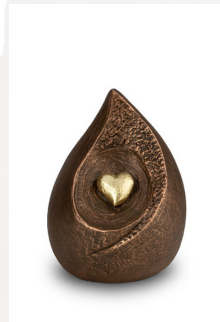

300179

**Ceramic keepsake art urn
'Tear in loving memory'**

Article number
300179

Shape / Symbol / Theme

Drop, Heart(s), Religion, spirituality
& symbolism

Dimensions (h x w x d in cm)

23 x 23 x 23

Volume in litre

1.4

Suitable for

Indoor and outdoor

436.00