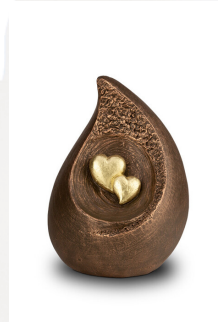

Bird(s), Religion, spirituality &
symbolism

Dimensions (h x w x d in cm)

31 x 31 x 28

Volume in litre

2 x 3

Suitable for

Indoor and outdoor

1,156.00