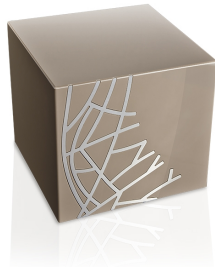

102391

Design cremation ash urn 'Ritorno alla natura'

Article number
102391
Shape / Symbol / Theme
Flowers, plants & trees
Dimensions (h x w x d in cm)
18 x 20
Volume in litre
5.5
Suitable for
Indoor

1,321.00