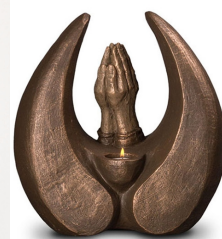

828.00

101104

Hand-sculpted urn 'Praying for you'

Article number
101104
Shape / Symbol / Theme
Religion, spirituality & symbolism
Dimensions (h x w x d in cm)
30 x 28 x 17
Volume in litre
3.5
Suitable for
Indoor