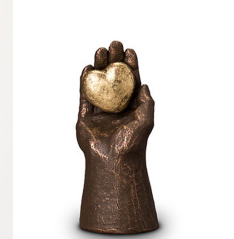

200024

Ceramic keepsake with a heart

Article number

200024

Shape / Symbol / Theme

Heart(s), Religion, spirituality & symbolism

Dimensions (h x w x d in cm)

H 15 cm

Volume in litre

0.1

Suitable for

Indoor and outdoor

148.00