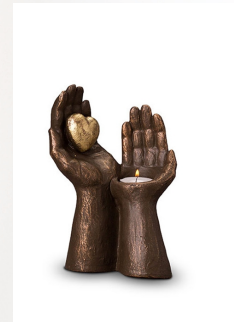

Article number
301243

Shape / Symbol / Theme
Other shapes

Dimensions (h x w x d in cm)
24 x 40 x 28 cm

Volume in litre
3.5

Suitable for
Indoor and outdoor

3,008.00

301275

**Keepsake art urn with
candle holder and heart**