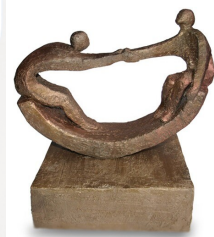

200709

**Sculpture Funeral Urn
'Give me your hand'**

Article number
200709

Shape / Symbol / Theme
Religion, spirituality & symbolism

Dimensions (h x w x d in cm)

32 x 34 x 25

Volume in litre

4.0

Suitable for
Indoor and outdoor

1,680.00