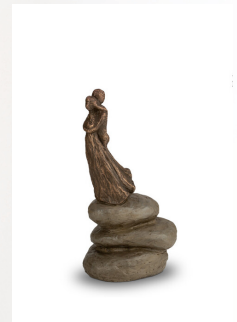

300178

**Ceramic keepsake art urn
'Our love will go on'**

Article number
300178

Shape / Symbol / Theme

Religion, spirituality & symbolism

Dimensions (h x w x d in cm)

41 x 24 x 15

Volume in litre

2.0

Suitable for

Indoor and outdoor

828.00