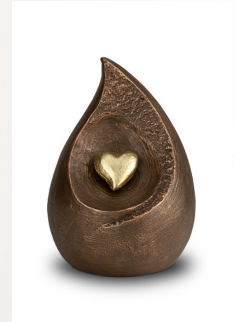

300180

**Ceramic art urn for ashes
'Tear in loving memory'**

Article number

300180

Shape / Symbol / Theme

Drop, Heart(s), Religion, spirituality
& symbolism

Dimensions (h x w x d in cm)

30 x 22 x 21

Volume in litre

3.2

Suitable for

Indoor and outdoor

642.00