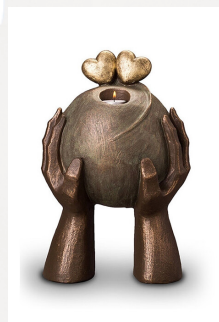

301292

Ceramic funeral urn 'Enlightening Love' with tealight

Article number

301292

Shape / Symbol / Theme

Heart(s), Religion, spirituality & symbolism

Dimensions (h x w x d in cm)

35 x 25 x 25

Volume in litre

3.6

Suitable for

Indoor

878.00