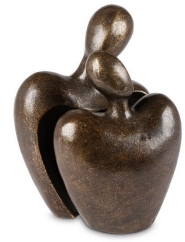

300663

**Bronze companion urn for
ashes 'Always together'**

Article number
300663

Shape / Symbol / Theme

Other shapes, Religion, spirituality & symbolism

Dimensions (h x w x d in cm)

33.5 x 23 x 10 | 27 x 20 x 11

Volume in litre

3.0 / 2.8

Suitable for

Indoor and outdoor

1,036.00