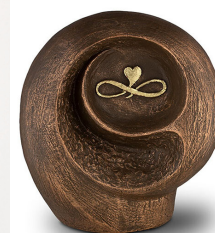

103522

Ceramic art urn 'Infinity'

Article number

103522

Shape / Symbol / Theme

Heart(s), Religion, spirituality & symbolism

Dimensions (h x w x d in cm)

28 x 24 x 21

Volume in litre

5.0

Suitable for

Indoor and outdoor

668.00