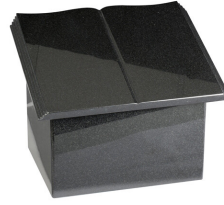

102325

Granit duo or companion funeral urn 'Book'

Article number

102325

Shape / Symbol / Theme

Hobby, profession, game & sport,

Other shapes

Dimensions (h x w x d in cm)

45 x 35 en 32 x 25 x 20

Volume in litre

2 x 4

Suitable for

Indoor and outdoor

665.00