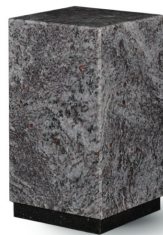

102336

**Granit cremation ash urn
'Mass Blue' | weather
resistant**

Article number

102336

Shape / Symbol / Theme

Cube, rectangele, round & triangle

Dimensions (h x w x d in cm)

30 x 18 x 18

Volume in litre

3.0

Suitable for

Indoor and outdoor

363.00