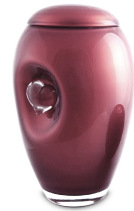

300322

**Burgundy coloured crystal
glass cremation urn with
heart**

Article number

300322

Shape / Symbol / Theme

Cylinder, Heart(s)

Dimensions (h x w x d in cm)

29 cm - Ø 17 cm

Volume in litre

3.8

Suitable for

Indoor

438.00