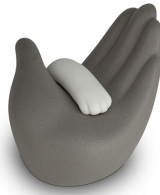

172.00

100865

Urn for pets ashes 'Hand with Paw'

Article number
100865
Shape / Symbol / Theme
Other animals, Dog, Cat, Religion, spirituality & symbolism
Dimensions (h x w x d in cm)
16 x 23 x 20
Volume in litre
1.5
Suitable for
Indoor and outdoor