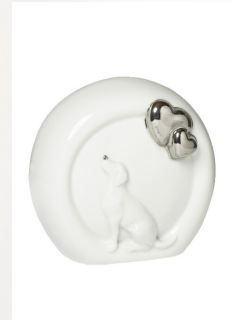

101482

**Dog urn with two silver
hearts**

Article number
101482

Shape / Symbol / Theme
Dog

Dimensions (h x w x d in cm)
14 x Ø 16

Volume in litre
0.85

Suitable for
Indoor

184.00