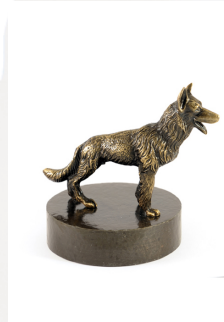

301114

German Shepherd Dog funeral urn bronzed

Article number
301114
Shape / Symbol / Theme
Dog
Dimensions (h x w x d in cm)
Ø 13 cm
Volume in litre
0.05
Suitable for
Indoor

324.00