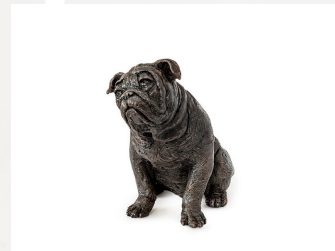

300670

Bulldog cremation ash dog urn

Article number
300670

Shape / Symbol / Theme
Dog

Dimensions (h x w x d in cm)
27 x 26 x 16

Volume in litre
2

Suitable for
Indoor and outdoor

259.00