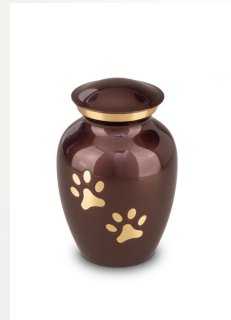

Dimensions (h x w x d in cm)

15 cm - Ø 10 cm

Volume in litre

1.0

Suitable for

Indoor

139.00

100299