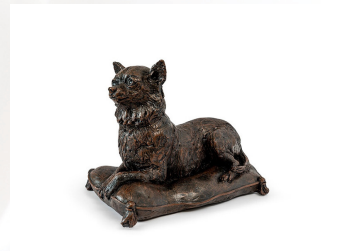

Bulldog cremation ash dog urn

Article number
300670

Shape / Symbol / Theme
Dog

Dimensions (h x w x d in cm)
27 x 26 x 16

Volume in litre
2

Suitable for
Indoor and outdoor

259.00

300669