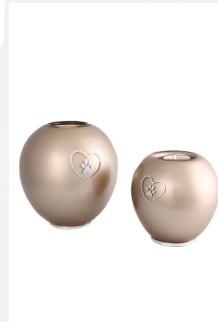

102769

Crystal glass pet urn with pawprints anthracite

Article number

102769

Shape / Symbol / Theme

Cylinder, Pawprints

Dimensions (h x w x d in cm)

12 cm - Ø 9 cm | 22 cm - Ø 9 cm

Volume in litre

0.5 - 1.0

Suitable for

Indoor

196.00

102770

Crystal glass pet urn with pawprints cappuccino

Article number

102770

Shape / Symbol / Theme

Cylinder, Pawprints

Dimensions (h x w x d in cm)

12 cm - Ø 9 cm | 22 cm - Ø 9 cm

Volume in litre

0.5 - 1.0

Suitable for

Indoor

196.00

102771

Crystal glass pet urn with pawprints Burgundy

Article number

102771

Shape / Symbol / Theme

Cylinder, Pawprints

Dimensions (h x w x d in cm)

12 cm - Ø 9 cm | 22 cm - Ø 9 cm

Volume in litre

0.5 - 1.0

Suitable for

Indoor

196.00

102772

Crystal glass pet urn with pawprint and Swarovski heart | cappuccino

Article number

102772

Shape / Symbol / Theme

Cylinder, Heart(s), Pawprints

Dimensions (h x w x d in cm)

12 cm - Ø 9 cm | 22 cm - Ø 9 cm

Volume in litre

0.5 - 1.0

Suitable for

Indoor

196.00

102773

Crystal glass pet urn with pawprint and Swarovski heart | anthracite

Article number

102773

Shape / Symbol / Theme

Cylinder, Heart(s), Pawprints

Dimensions (h x w x d in cm)

12 cm - Ø 9 cm | 22 cm - Ø 9 cm

Volume in litre

0.5 - 1.0

Suitable for

Indoor

196.00

102774

Crystal glass pet urn with pawprint and Swarovski heart | Burgundy

Article number

102774

Shape / Symbol / Theme

Cylinder, Heart(s), Pawprints

Dimensions (h x w x d in cm)

12 cm - Ø 9 cm | 22 cm - Ø 9 cm

Volume in litre

0.5 - 1.0

Suitable for

Indoor

196.00

102775

Crystal glass pet urn with candle holder, pawprint and Swarovski heart

Article number

102775

Shape / Symbol / Theme

Cube, rectangele, round & triangle,

Heart(s), Pawprints

Dimensions (h x w x d in cm)

11 cm - Ø 10 cm | 15 cm - Ø 13 cm

Volume in litre

0.5 - 1.3

Suitable for

Indoor

162.00