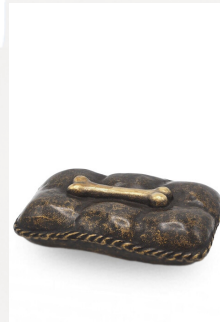

119.00

300721

Dog urn pillow with bone made from bronze

Article number
300721
Shape / Symbol / Theme
Dog
Dimensions (h x w x d in cm)
7 x 22 x 15
Volume in litre
1
Suitable for
Indoor and outdoor

460.00

300222