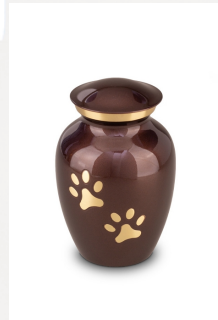

100298

Pet urn with pawprints | Medium

Article number

100298

Shape / Symbol / Theme

Pawprints

Dimensions (h x w x d in cm)

15 cm - Ø 10 cm

Volume in litre

1.0

Suitable for

Indoor

139.00